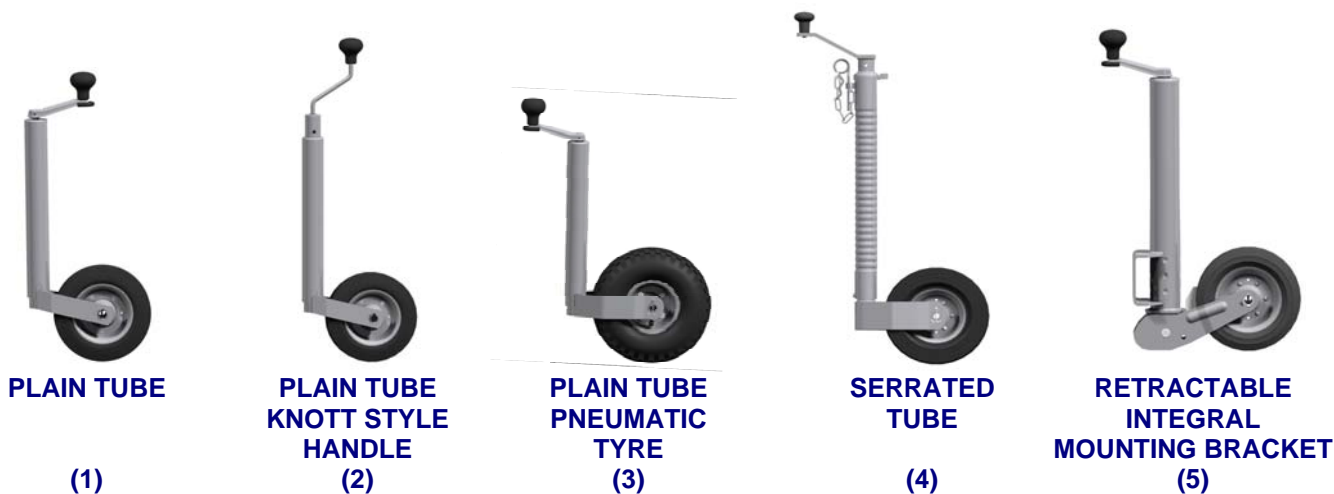

**JOCKEY WHEELS**

**PLAIN TUBE JOCKEY WHEELS**

Diameter	Tyre	Height w/o handle (mm) + extension	Part Number	
Ø 35	200 x 40	550 - 750	J135M	(1)
Ø 35	200 x 40	546 - 765	J135K	(2)
Ø 42	200 x 40	600 - 825	J142K	
Ø 48	200 x 40	525 - 720	J148	
Ø 48	200 x 40	592 - 800	J148K	
Ø 48	205 x 50	710 - 930	J348P205	
Ø 48	220 x 70	520 - 702	J248BLACK	
Ø 48	260 x 85	400 - 580	J248PT	(3)

**SERRATED TUBE JOCKEY WHEELS**

Diameter	Tyre	Height w/o handle (mm) + extension	Part Number	
Ø 48	205 x 50	710 - 930	J348S205	(4)
Ø 48	230 x 65	720 - 940	J348S	
Ø 60	280 x 66	865 - 1150	J360B	

**INTEGRAL MOUNTING BRACKET**

Diameter	Tyre	Height w/o handle (mm) + extension	Part Number	
Ø 60	205 x 50	850 - 1115	J360R	(5)

**SPARES**

Tyre	Rim / Tyre	Part Number	
		Wheel Part No.	Axle & Split Pin Kit
200 x 40	Steel/Solid Rubber	200/40B	578004
205 x 50	Steel/Solid Rubber	205/50	578004
220 x 70	Steel/Solid Rubber	230/65	578005
260 x 85	Steel/Pneumatic	260/85	578006
280 x 66	Steel/Solid Rubber	280/66	578007