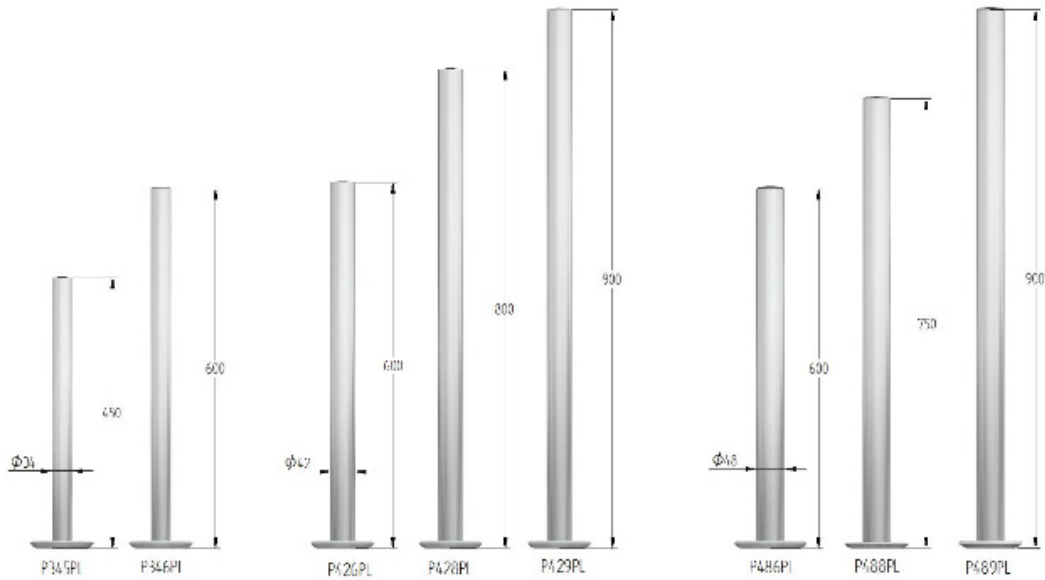

Following on from our series of e-shots that featured plain and serrated jockey wheels, as well as cast and pressed steel mounting brackets, below we feature our range of propstands.

SMOOTH

SERRATED

TELESCOPIC