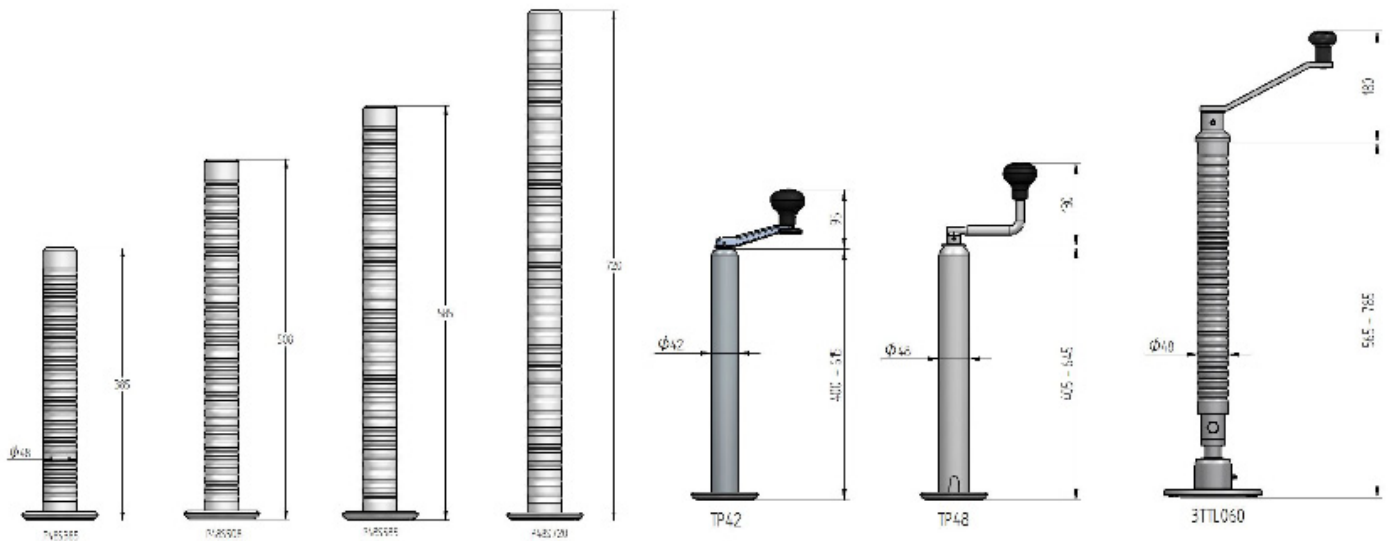

Following on from our series of e-shots that featured plain and serrated jockey wheels, as well as cast and pressed steel mounting brackets, below we feature our range of propstands.

SMOOTH

SERRATED

TELESCOPIC