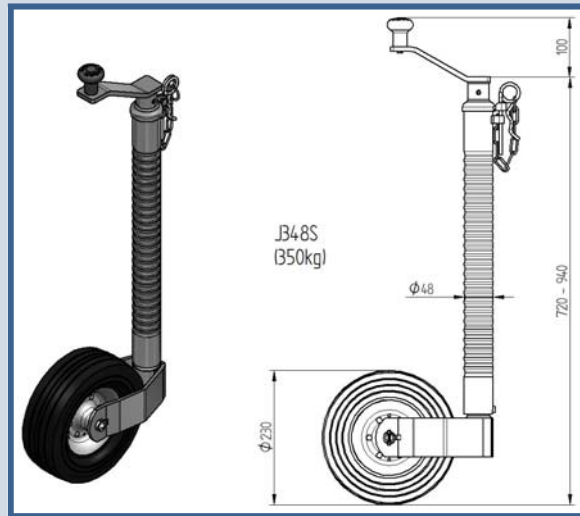

J348S

J348S205

We endeavour to keep all of these in stock for speedy delivery, or we can offer bulk supply in accordance with your scheduled orders.

J360R

J360B

B60P

This selection and the other sizes can also be seen in the Complete Package catalogue on page 20 along with the props and brackets. But if you cannot find something to suit then please call our sales team on **01283 531541** or email on **sales@knottuk.com** and we will get straight back to you.