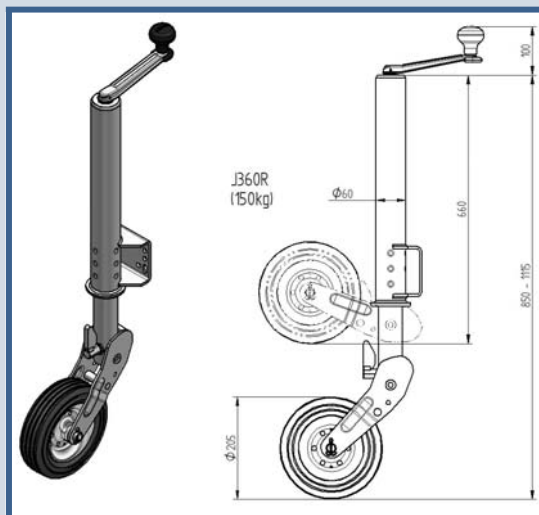

J348S

J348S205

We endeavour to keep all of these in stock for speedy delivery, or we can offer bulk supply in accordance with your scheduled orders.

J360R

J360B

B60P

This selection and the other sizes can also be seen in the Complete Package catalogue on page 20 along with the props and brackets. But if you cannot find something to suit then please call our sales team on **01283 531541** or email on **sales@knottuk.com** and we will get straight back to you.