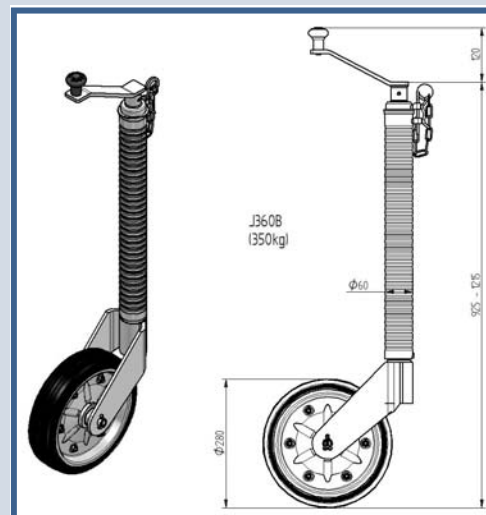

J348S

J348S205

We endeavour to keep all of these in stock for speedy delivery, or we can offer bulk supply in accordance with your scheduled orders.

J360R

J360B

B60P

This selection and the other sizes can also be seen in the Complete Package catalogue on page 20 along with the props and brackets. But if you cannot find something to suit then please call our sales team on **01283 531541** or email on **sales@knottuk.com** and we will get straight back to you.