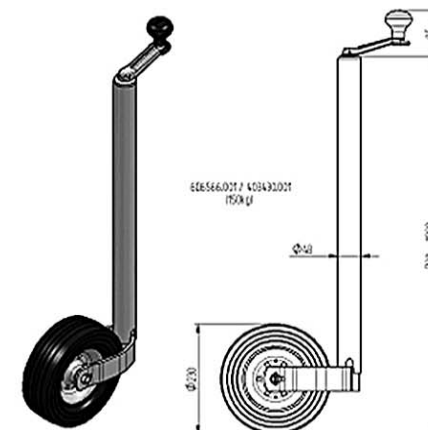

J148K

J248BLACK

J248PT

J348P205

4802819X

6D6566.001 / 403430.001

We endeavour to keep all of these in stock for speedy delivery, or we can offer bulk supply in accordance with your scheduled orders.

This selection and the other sizes can also be seen in the Complete Package catalogue on page 20 along with the props and brackets. But if you cannot find something to suit then please call our sales team on **01283 531541** or email on **sales@knottuk.com** and we will get straight back to you.