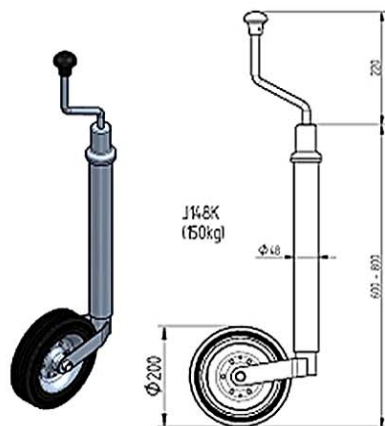

We offer a comprehensive range of jockey wheels...**35mm**, **42mm**, **48mm** and **60mm** with a wide range of styles and tyres, as well as complementary prop stands and mounting brackets to suit. The **48mm** range includes:-

J148K

J248BLACK

J248PT

J348P205

4802819X

6D6566.001 / 403430.001

We endeavour to keep all of these in stock for speedy delivery, or we can offer bulk supply in accordance with your scheduled orders.

This selection and the other sizes can also be seen in the Complete Package catalogue on page 20 along with the props and brackets. But if you cannot find something to suit then please call our sales team on **01283 531541** or email on **sales@knottuk.com** and we will get straight back to you.