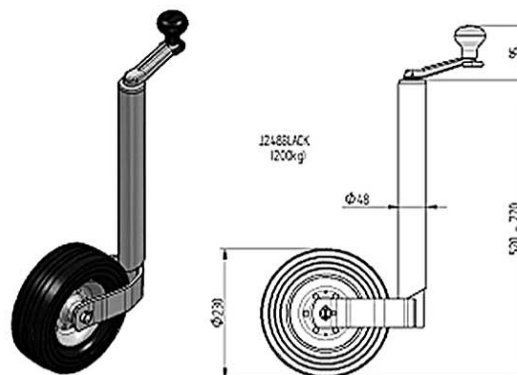

We offer a comprehensive range of jockey wheels...**35mm**, **42mm**, **48mm** and **60mm** with a wide range of styles and tyres, as well as complementary prop stands and mounting brackets to suit. The **48mm** range includes:-

J148K

J248BLACK

J248PT

J348P205

4802819X

6D6566.001 / 403430.001

We endeavour to keep all of these in stock for speedy delivery, or we can offer bulk supply in accordance with your scheduled orders.

This selection and the other sizes can also be seen in the Complete Package catalogue on page 20 along with the props and brackets. But if you cannot find something to suit then please call our sales team on **01283 531541** or email on **sales@knottuk.com** and we will get straight back to you.