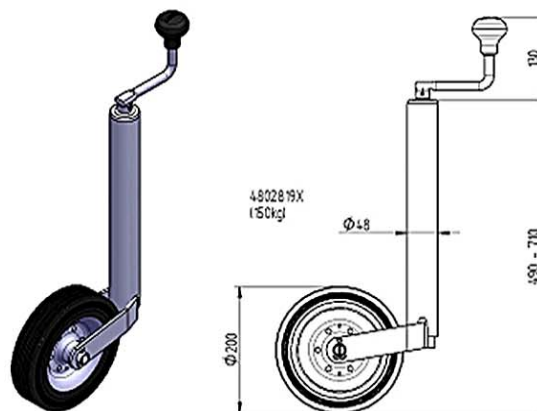

J148K

J248BLACK

J248PT

J348P205

4802819X

6D6566.001 / 403430.001

We endeavour to keep all of these in stock for speedy delivery, or we can offer bulk supply in accordance with your scheduled orders.

This selection and the other sizes can also be seen in the Complete Package catalogue on page 20 along with the props and brackets. But if you cannot find something to suit then please call our sales team on **01283 531541** or email on **sales@knottuk.com** and we will get straight back to you.