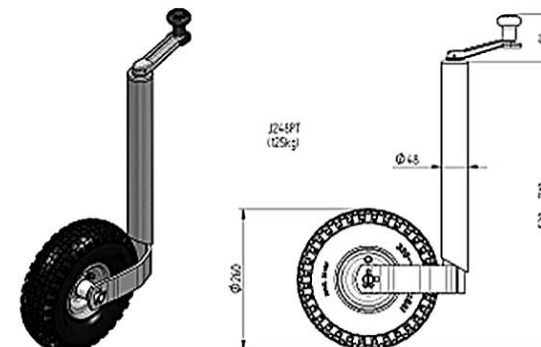

We offer a comprehensive range of jockey wheels...**35mm**, **42mm**, **48mm** and **60mm** with a wide range of styles and tyres, as well as complementary prop stands and mounting brackets to suit. The **48mm** range includes:-

J148K

J248BLACK

J248PT

J348P205

4802819X

6D6566.001 / 403430.001

We endeavour to keep all of these in stock for speedy delivery, or we can offer bulk supply in accordance with your scheduled orders.

This selection and the other sizes can also be seen in the Complete Package catalogue on page 20 along with the props and brackets. But if you cannot find something to suit then please call our sales team on **01283 531541** or email on **sales@knottuk.com** and we will get straight back to you.