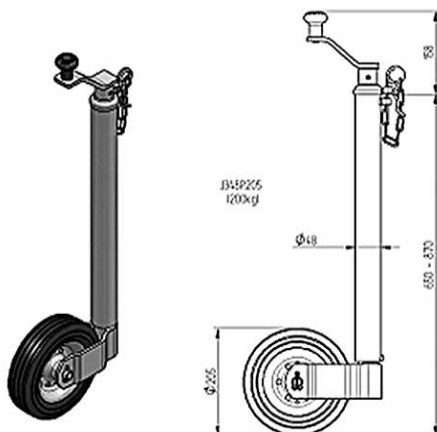

J148K

J248BLACK

J248PT

J348P205

4802819X

6D6566.001 / 403430.001

We endeavour to keep all of these in stock for speedy delivery, or we can offer bulk supply in accordance with your scheduled orders.

This selection and the other sizes can also be seen in the Complete Package catalogue on page 20 along with the props and brackets. But if you cannot find something to suit then please call our sales team on **01283 531541** or email on **sales@knottuk.com** and we will get straight back to you.