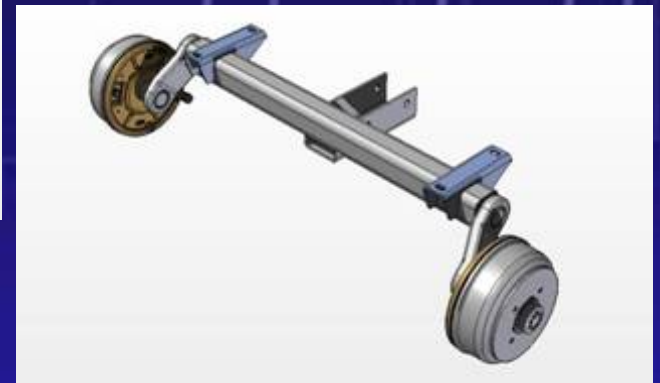

EASE OF MOUNTING

- Rubber suspension axles offer extremely easy attachment to the trailer chassis with a wide variety of mounting bracket styles.
- Complete axle manufactured to customers track width and chassis fixing requirements.
- 4 bolt fixing, connect to overrun braking system, check and drive off!