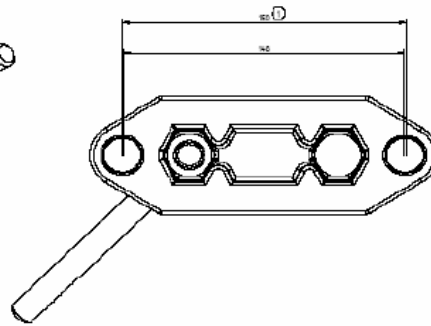

# B48C6

**KNOTT-AVONRIDE** Limited

Item No.	Part No.	Title	Qty.
1	530002	Cast Upper Section Bracket	1
2	520003	Cast Lower Section Bracket	1
3	520005	M16 Nut (Grade 8)	1
4	530004	Bracket Handle (M16 Thread)	1
5	520009	M16 x 60mm Hexagon Headed Bolt	1
6	520008	M16 Nylon Self Locking Nut	1

Setting for items 5 and 6 :-  
 \* Gap = 2.5mm both sides  
 Orientation of bolt to be as shown

**KNOTT-AVONRIDE** LIMITED