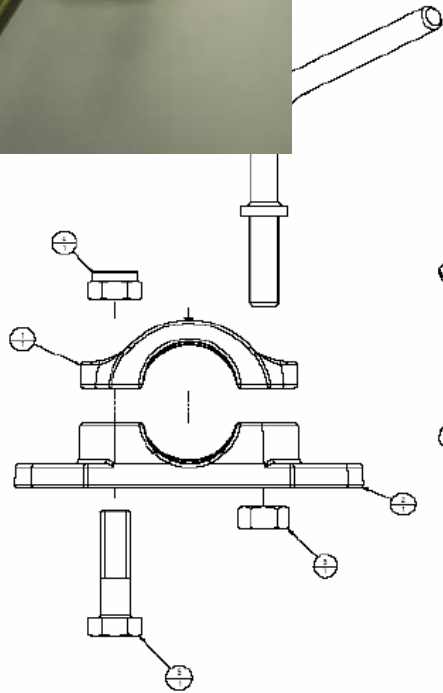

# B48C6

**KNOTT-AVONRIDE** Limited

Item No.	Part No.	Title	Qty.
1	530002	Cast Upper Section Bracket	1
2	520003	Cast Lower Section Bracket	1
3	520005	M16 Nut (Grade 8)	1
4	530004	Bracket Handle (M16 Thread)	1
5	520009	M16 x 60mm Hexagon Headed Bolt	1
6	520008	M16 Nylon Self Locking Nut	1

Setting for items 5 and 6 :-  
 \* Gap = 2.5mm both sides  
 Orientation of bolt to be as shown

**KNOTT-AVONRIDE** LIMITED