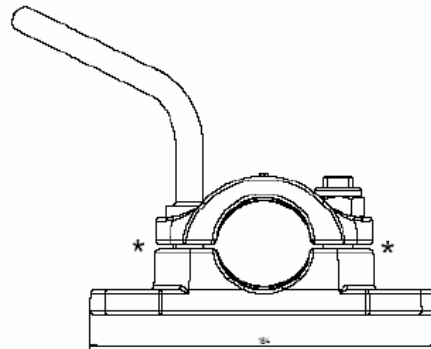

# B48C6

**KNOTT-AVONRIDE** Limited

Item No.	Part No.	Title	Qty.
1	530002	Cast Upper Section Bracket	1
2	520003	Cast Lower Section Bracket	1
3	520005	M16 Nut (Grade 8)	1
4	530004	Bracket Handle (M16 Thread)	1
5	520009	M16 x 60mm Hexagon Headed Bolt	1
6	520008	M16 Nylon Self Locking Nut	1

Setting for items 5 and 6 :-  
 \* Gap = 2.5mm both sides  
 Orientation of bolt to be as shown

**KNOTT-AVONRIDE** LIMITED