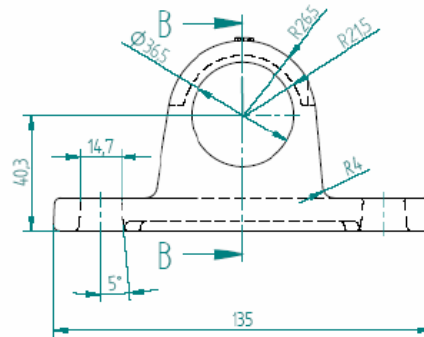

# B35C3

**KNOTT-AVONRIDE** Limited

VIEW C

SECTION B-B

Letters 7mm Tall x 5.5mm wide x 1mm High.

Note: All Radius=2mm Unless Specified.

**KNOTT-AVONRIDE** LIMITED