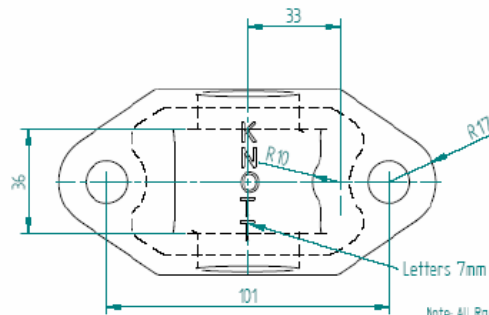

# B35C3

**KNOTT-AVONRIDE** Limited

VIEW C

SECTION B-B

Letters 7mm Tall x 5.5mm wide x 1mm High.

Note: All Radius=2mm Unless Specified.

**KNOTT-AVONRIDE** LIMITED