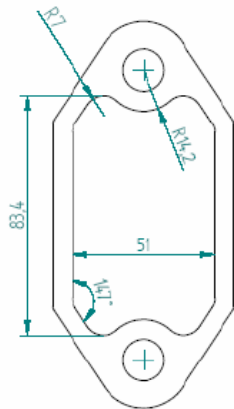

# B35C3

**KNOTT-AVONRIDE** Limited

VIEW C

SECTION B-B

Letters 7mm Tall x 5.5mm wide x 1mm High.

Note: All Radius=2mm Unless Specified.

**KNOTT-AVONRIDE** LIMITED