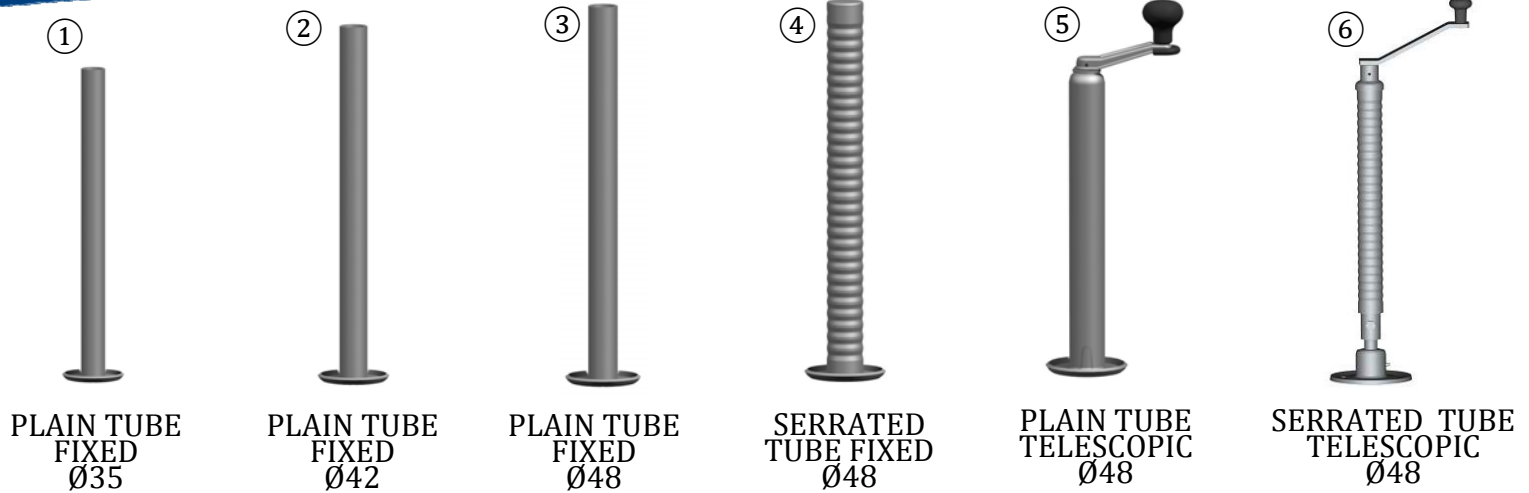

Propstands & Brackets

Plain Tube Fixed Propstands

Diameter	Length (mm)	Part Number
Ø 35	450	P345PL ①
Ø 35	600	P346PL
Ø 42	600	P426PL ②
Ø 42	750	P428PL
Ø 48	600	P486PL ③
Ø 48	750	P488PL
Ø 48	900	P489PL

Serrated Tube Propstands

Diameter	Length (mm)	Part Number
Ø 48	385	P48S385 ④
Ø 48	510	P48S508
Ø 48	585	P48S585
Ø 48	720	P48S720

 Other lengths available

Telescopic Propstands

Diameter	Height w/o handle (mm) + extension	Part Number
Ø 42	402 - 617	TP42
Ø 48	406 - 646	TP48 ⑤
Ø 48 Serrated	547 - 800	3TTL060 ⑥

Swivel Foot Propstands

Length (mm)	Part Number
500	PSF500 ⑦
550	PSF550

Brackets

Diameter (mm)	Style	Mounting Hole Centres (mm)	Part Number
35	Pressed	105 x Ø11(x2)	B35P3
35	Cast	101 x Ø14.5(x2)	B35C3
42	Pressed	105 x Ø11(x2)	B42P3
42	Cast	101 x Ø14.5(x2)	B42C3
48	Pressed	105 x Ø11(x2)	B48P3
48	Pressed	112/120 x 50 x Ø11(x4)	3LB022
48	Cast	150 x Ø14.5(x2)	B48C6
60	Pressed	171 x 50 x Ø14.5(x4)	B60P