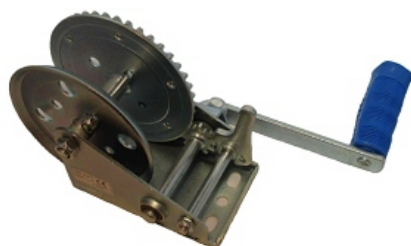

### SPARE WHEEL CARRIER

Part Number	Description
550011.001	To fit 4x100 & 5x112 PCD Wheels

### MUD FLAPS

Part Number	Description
400086.001	Mud Flap with Knott Logo
400086.011	Mud Flap without Logo

### WINCH 545KG CAPACITY

Part Number	Description
550001.001	Without Strap
550002.001	With 6mm Strap & Clasp

### KNOTT BLUE SECURITY BALL

Part Number	Description
575006	Blue Security Ball