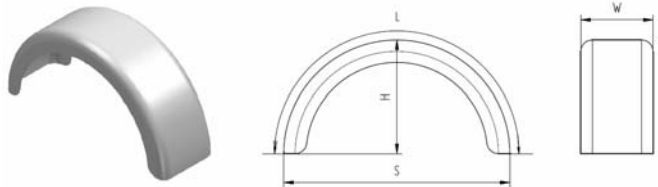

ANCILLARIES

Mudguards – Single & Tandem Versions

- ** Available for single & tandem wheel applications ** Galvanised Steel or Polymer options **
- ** Vast range to suit majority of trailer wheel sizes ** Variable mounting profiles **
- ** Separate mounting brackets available ** Half mudguard / wheel flap also available **

SINGLE AXLE – STEEL / ROUND

Tyre Size	Profile	Width 'W'	Length 'L'	Span 'S'	Height 'H'	Part Number
10/12"	40/40	195	1060	680	345	530223.001
12"	40/40	200	1065	660	345	402252.001
13"	40/40	220	1210	750	390	402505.001
13"	40/40	220	1210	750	390	4803419X
14"	40/40	240	1285	800	415	401532.001
16"	40/40	270	1160	1000	545	400353.001

SINGLE AXLE – STEEL / ANGULAR

Tyre Size	Profile	Width 'W'	Length 'L'	Span 'S'	Height 'H'	Part Number
8"	12/40	150	800	550	250	530204.001
10"	12/40	160	900	600	280	530203.001
10"	12/40	190	1060	660	310	403455.001
12/13"	12/40	220	1150	750	350	402510.001
13"	12/40	220	1200	800	370	400349.001
13"	12/40	240	1240	800	370	402511.001
14"	12/40	240	1300	860	395	401851.001

ANCILLARIES

Mudguards – Single & Tandem Versions

TANDEM AXLE – STEEL / ROUND OR ANGULAR

Tyre Size	Profile	Width 'W'	Length 'L'	Span 'S'	Height 'H'	Part Number
10"	12/40	200	1610	1250	300	530193.001
12/13"	12/40	220	1800	1400	350	530194.001
13"	12/40	220	2040	1550	375	400344.001
13"	12/40	220	2040	1550	390	401989.001
13"	12/40	230	1980	1520	400	402499.001
14"	12/40	230	2050	1580	400	407331.001
14"	12/40	240	2000	1500	410	400346.001
14"	12/40	240	2200	1700	445	400356.001