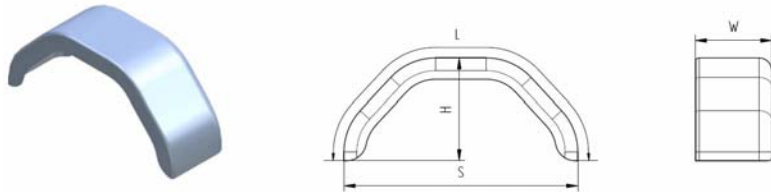

ANCILLARIES

Mudguards – Single & Tandem Versions

- ** Available for single & tandem wheel applications ** Galvanised Steel or Polymer options **
- ** Vast range to suit majority of trailer wheel sizes ** Variable mounting profiles **
- ** Separate mounting brackets available ** Half mudguard / wheel flap also available **

SINGLE AXLE – STEEL / ROUND

Tyre Size	Profile	Width 'W'	Length 'L'	Span 'S'	Height 'H'	Part Number
10/12"	40/40	195	1060	680	345	530223.001
12"	40/40	200	1065	660	345	402252.001
13"	40/40	220	1210	750	390	402505.001
13"	40/40	220	1210	750	390	4803419X
14"	40/40	240	1285	800	415	401532.001
16"	40/40	270	1160	1000	545	400353.001

SINGLE AXLE – STEEL / ANGULAR

Tyre Size	Profile	Width 'W'	Length 'L'	Span 'S'	Height 'H'	Part Number
8"	12/40	150	800	550	250	530204.001
10"	12/40	160	900	600	280	530203.001
10"	12/40	190	1060	660	310	403455.001
12/13"	12/40	220	1150	750	350	402510.001
13"	12/40	220	1200	800	370	400349.001
13"	12/40	240	1240	800	370	402511.001
14"	12/40	240	1300	860	395	401851.001

ANCILLARIES

Mudguards – Single & Tandem Versions

TANDEM AXLE – STEEL / ROUND OR ANGULAR

Tyre Size	Profile	Width 'W'	Length 'L'	Span 'S'	Height 'H'	Part Number
10"	12/40	200	1610	1250	300	530193.001
12/13"	12/40	220	1800	1400	350	530194.001
13"	12/40	220	2040	1550	375	400344.001
13"	12/40	220	2040	1550	390	401989.001
13"	12/40	230	1980	1520	400	402499.001
14"	12/40	230	2050	1580	400	407331.001
14"	12/40	240	2000	1500	410	400346.001
14"	12/40	240	2200	1700	445	400356.001