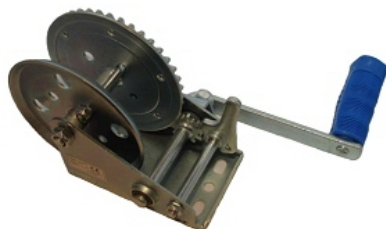

ACCESSORIES

Novio Range

SPARE WHEEL CARRIER

| Part Number | Description |
|-------------|---------------------------------|
| 550011.001 | To fit 4x100 & 5x112 PCD Wheels |

ANTI-THEFT COUPLING HEAD COVERS

| Part Number | Description |
|-------------|----------------------|
| 550007.001 | For use when on Ball |
| 550008.001 | For use off the Ball |
| 550009.001 | Albe Head Lock Cover |

Will fit Knott and Albe Berndes 50mm Pressed & Cast Heads
Not Avonride Cast Heads

7/13 PIN PLUG HOLDER

| Part Number | Description |
|-------------|-------------------------|
| 550014.001 | 7 or 13 Pin Plug Holder |

WINCH 545KG CAPACITY

| Part Number | Description |
|-------------|------------------------|
| 550001.001 | Without Strap |
| 550002.001 | With 6mm Strap & Clasp |