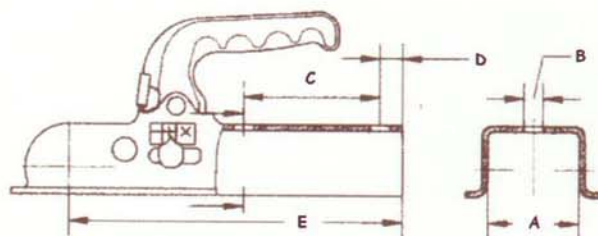

AVONRIDE

THE AXLE SUSPENSION SYSTEM

UN-BRAKED COUPLING HEAD

Dim (mm) /Ref	KQ14-AV	KQ14-BV	KQ14-CV
A	50	60	70
B	12.5	12.5	12.5
C	90	90	90
D	16	16	16
E	229	229	229

ROBUST PRESSED STEEL CONSTRUCTION

PLATED FINISH