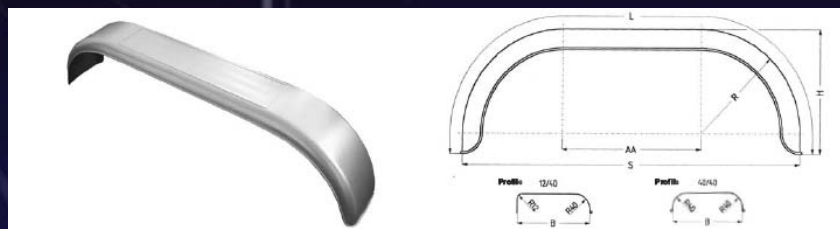

Single Axle Steel
Rounded

Tyre Size	Profile	B Width mm	R Width mm	L Length mm	S Span mm	H Height mm	Part No
145R10, 145R12 155/70R12	40/40	200	330	1065	660	345	402252.001
155R13, 165R13	40/40	220	375	1210	750	390	402505.001

Single Axle Steel
Angled

Tyre Size	Profile	B Width mm	R Width mm	L Length mm	S Span mm	H Height mm	Part No
145R12, 155R12	12/40	200	-	1150	750	350	402509.001
155R13, 165R13	12/40	220	-	1150	750	350	402510.001
175R14, 185R14	12/40	240	-	1240	800	370	402511.001

Single Axle
Plastic Angled

Tyre Size	Profile	B Width mm	R Width mm	L Length mm	S Span mm	H Height mm	Part No
155R13, 165R13	12/40	200	-	1200	750	390	400340.001
165R14	12/40	220	-	1300	800	415	400341.001
195/55R10,195/50R13	12/40	260	-	1300	800	415	400342.001
145R12, 155R12	12/40	200	-	1150	750	345	4804259X

Tandem Axle Steel

Tyre Size	Profile	B Width mm	R Width mm	L Length mm	S Span mm	H Height mm	Part No
145R12, 155/70R12, 165R13	12/40	220	375	2040	1550	375	400344.001
145R12, 155/70R12, 165R13	40/40	220	375	1240	1550	410	401989.001
175R14, 185R14	12/40	240	400	2000	1500	410	400346.001