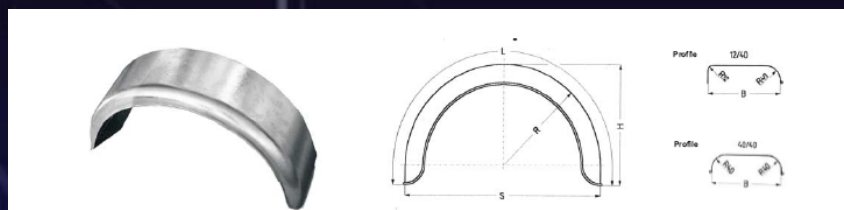

MUDGUARDS

SINGLE & TANDEM VERSIONS ~ PLASTIC & STEEL

- **Available for Single & Twin wheel applications.**
- **Steel or Plastic options.**
- **Large range to fit most trailer wheel sizes.**
- **Variable mounting profiles.**
- **Separate mounting brackets available.**
- **Half mudguard / mud flaps also available.**

Single Axle Steel
Rounded

Tyre Size	Profile	B Width mm	R Width mm	L Length mm	S Span mm	H Height mm	Part No
145R10, 145R12 155/70R12	40/40	200	330	1065	660	345	402252.001
155R13, 165R13	40/40	220	375	1210	750	390	402505.001

Single Axle Steel
Angled

Tyre Size	Profile	B Width mm	R Width mm	L Length mm	S Span mm	H Height mm	Part No
145R12, 155R12	12/40	200	-	1150	750	350	402509.001
155R13, 165R13	12/40	220	-	1150	750	350	402510.001
175R14, 185R14	12/40	240	-	1240	800	370	402511.001

Single Axle
Plastic Angled

Tyre Size	Profile	B Width mm	R Width mm	L Length mm	S Span mm	H Height mm	Part No
155R13, 165R13	12/40	200	-	1200	750	390	400340.001
165R14	12/40	220	-	1300	800	415	400341.001
195/55R10,195/50R13	12/40	260	-	1300	800	415	400342.001
145R12, 155R12	12/40	200	-	1150	750	345	4804259X